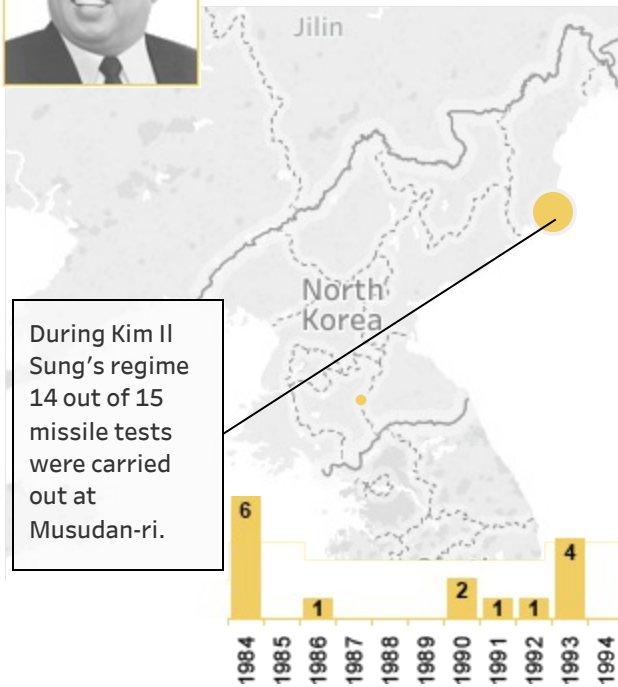

# Kim Family Missile Tests

**Kim Il Sung tests**  
1984 to 1994

**Kim Jong Il tests**  
1994 to 2011

**Kim Jong Un tests**  
2011 to April 2017