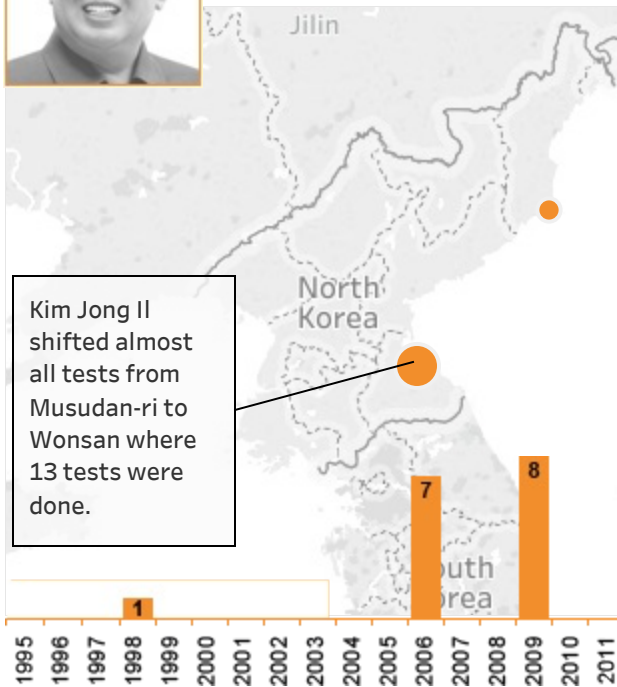

# Kim Family Missile Tests

**Kim Il Sung tests**  
1984 to 1994

**Kim Jong Il tests**  
1994 to 2011

**Kim Jong Un tests**  
2011 to April 2017